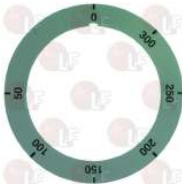

AMBACH 5022914338

3241211 SELF-STICKING DISK 50-300°C
external $\varnothing$ 68 mm