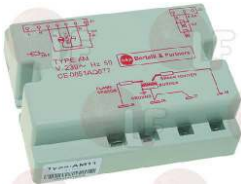

AMBACH 5018909590

Electronic boxes

3091018 IGNITION CONTROL BOX AM
power supply 230V - 50Hz
for Bratt pan (AMBACH) TPG/80

AMBACH 5060409548

Energy regulators

3350024 ENERGY ADJUSTER
contact capacity 240V 12A
max temperature 125°C
D-shaped pin \varnothing 6x4.6 mm
double rotation direction
for Bain-marie electric (BERTO'S) E6BM3B - E6BM3M
E6BM6B - E6BM6M - SE9BM4M - SE9BM8M
for Grill electric (BERTO'S) E6PL60B - E6PL60M
E9PL40M - E9PL80M - PLE40BE - PLE40ME
PLE80BE - PLE80ME - SE9PL40M - SE9PL80M
for Salamander electric (BERTO'S) SA/E48 - SA/E60
SA/E60-E - SA/E68M - SA/E68M-E