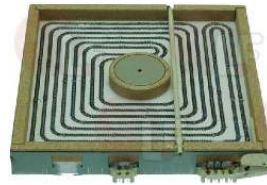

AMBACH 5062508314

AMBACH 5062508315

Suitable for:

3311048 ELECTRIC HOT PLATE 4000W 400V
dimensions 300x300 mm
terminal block electric connections
for electric cooking top

AMBACH

Suitable for:

3311065 ELECTRIC HOT PLATE 4000W 400V
dimensions 300x300 mm
terminal block electric connections
with STAINLESS steel edge
for electric cooking top
for Kitchen electric (FAGOR) CE-941
for Oven under cooktop electric (FAGOR) CE-920
CE-940

AMBACH 5062508311

3311151 ELECTRIC HOT PLATE 4000W 400V
dimensions 300x300 mm
radiant size 270x270 mm
terminal block electric connections
for glass-ceramic cooktop
WITHOUT PAN DETECTOR

AMBACH 5060810556

3311152 ELECTRIC HOT PLATE 4000W 400V
dimensions 300x300 mm
radiant size 270x270 mm
terminal block electric connections
for glass-ceramic cooktop
WITH PAN DETECTOR

AMBACH 5060810557

Electrical gas valves and accessories