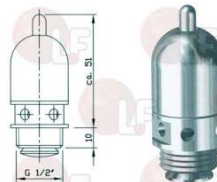

3184047 VACUUM RELIEF VALVE $\varnothing$ 1/2" M

chrome-plated brass - for safety group 1"