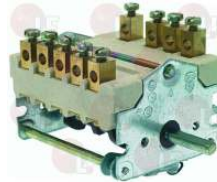

3057023 SELECTOR SWITCH 0-6 POSITIONS

contact capacity 32A 250V - max 150°C
D shaft $\varnothing$ 6x4.6 mm
for Bratt pan electric (COMETTO)
for Hot plate electric (COMETTO)
for Kitchen electric (EMMEPI) - Series 900
for Pot stove electric (COMETTO)