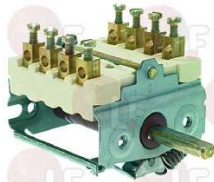

Suitable for:

AMBACH

3057098 SELECTOR SWITCH 0-3 POSITIONS

contact capacity 16A 250V - max 150°C
D-shaft $\varnothing$ 6x4.6 mm
for Pasta cooker (MODULAR) - Series 600
Series 700 - Series 900
for Pasta cooker electric (DESCO) CPE2 - CPE2-7