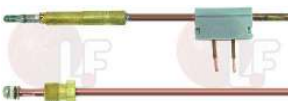

Thermocouples and accessories

3440067 INTERRUPTED THERMOCOUPLE M9x1 100 cm.
interrupted contact with terminals