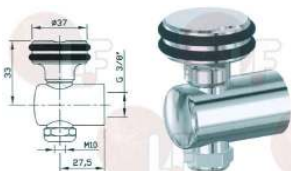

Water filling taps

3358012 LEVEL TAP $\varnothing$ 3/8" F
with fixed connection $\varnothing$ 3/8" F