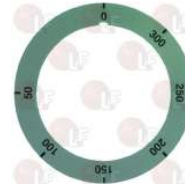

AMBACH 5017314030

3241211 SELF-STICKING DISK 50-300°C
external $\varnothing$ 68 mm