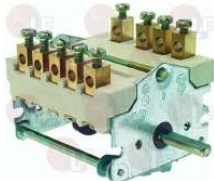

3057002 SELECTOR SWITCH 0-1 0-1 POSITIONS

contact capacity 32A 250V - max 150°C
D shaft $\varnothing$ 6x4.6 mm